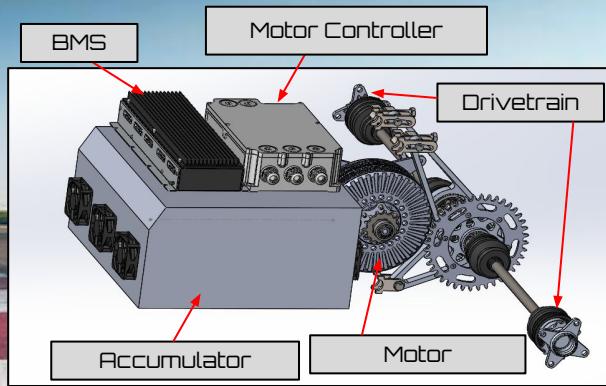

2020
RAINBOW WARRIOR RACING
UNIVERSITY OF HAWAII AT MANOA

Formula SAE: Electric

Formula SAE 101: Design Build Compete

Formula SAE 101: Design Build Compete

Formula SAE 101: Design Build Compete

SAE Remote Industrial Lecture