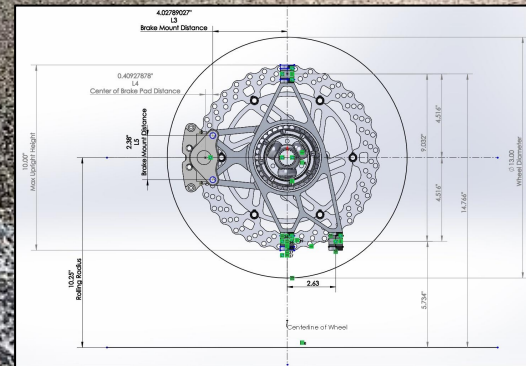

2020
RAINBOW WARRIOR RACING
UNIVERSITY OF HAWAII AT MANOA

Formula SAE: Electric

Formula SAE 101: Design Build Compete

Formula SAE 101: Design Build Compete

Formula SAE 101: Design Build Compete

SAE Remote Industrial Lecture